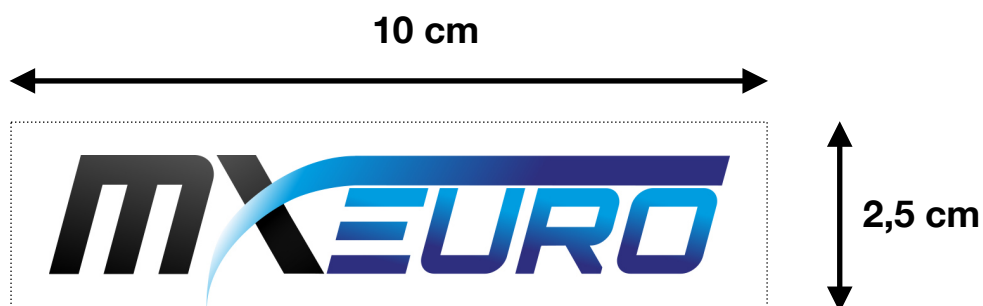

### For Jersey (Race shirt)

Logo must be printed on white rectangle 10 cm x 2,5 cm at the upper front shoulder part left or right.

See drawings

### For Numberplate

Logo must be printed on white rectangle 10 cm x 2,5 cm at the upper part of the numberplate left or right.

See drawings

If you need further information concerning the logo on format, dimensions, etc., please contact Mr Marc Pauwels from Youthstream @ :